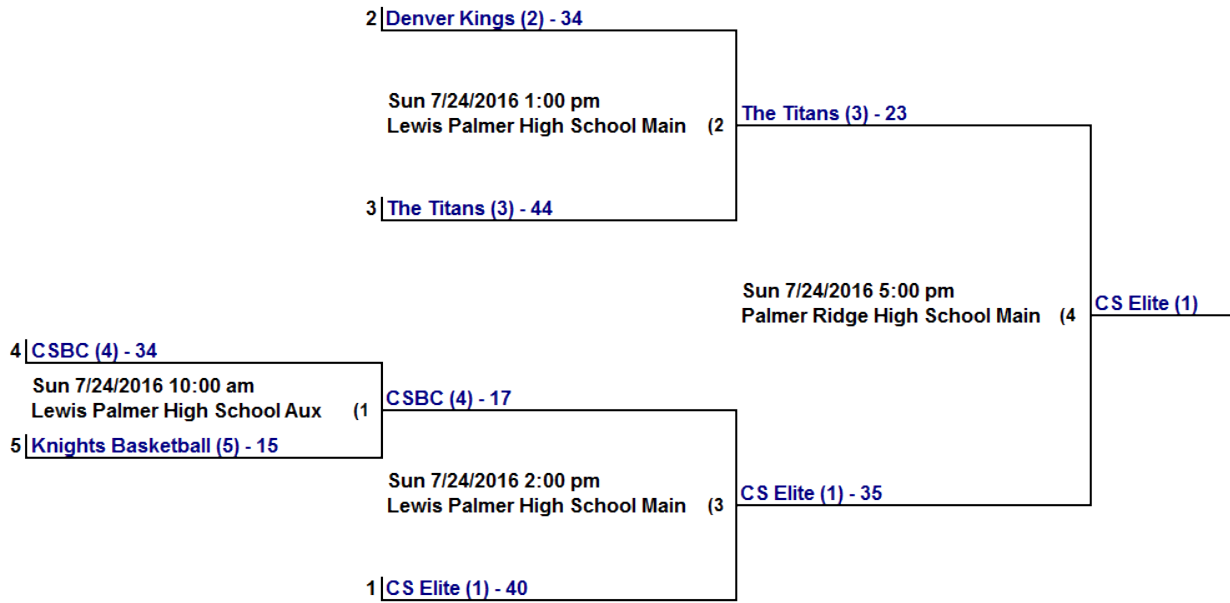

[Lady Wolves \(2\)](#)

3 | [Lady Wolves \(2\) - 47](#)

Sun 7/24/2016 10:00 am
Palmer Ridge High School Main (2)

[Lady Wolves \(2\) - 51](#)

2 | [Lady Cobras \(3\) - 34](#)

High School Boys

Adult Male

7th Boys

7th & 8th Girls

6th Boys