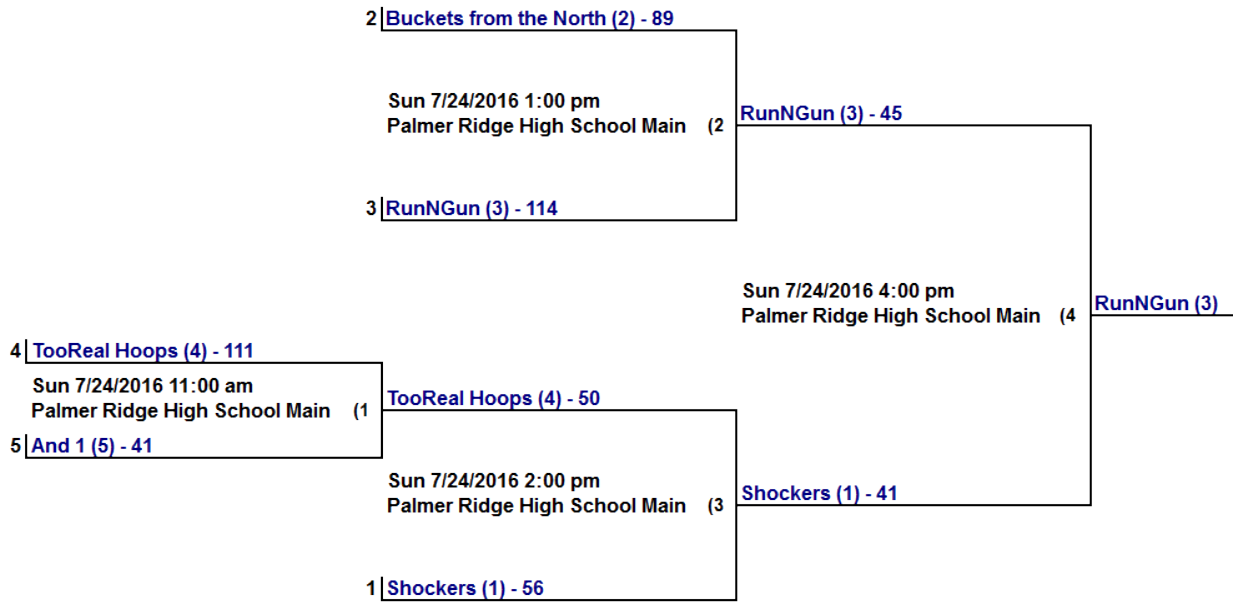

[Lady Wolves \(2\)](#)

3 | [Lady Wolves \(2\) - 47](#)

Sun 7/24/2016 10:00 am
Palmer Ridge High School Main (2)

[Lady Wolves \(2\) - 51](#)

2 | [Lady Cobras \(3\) - 34](#)

High School Boys

Adult Male

7th Boys

7th & 8th Girls

6th Boys