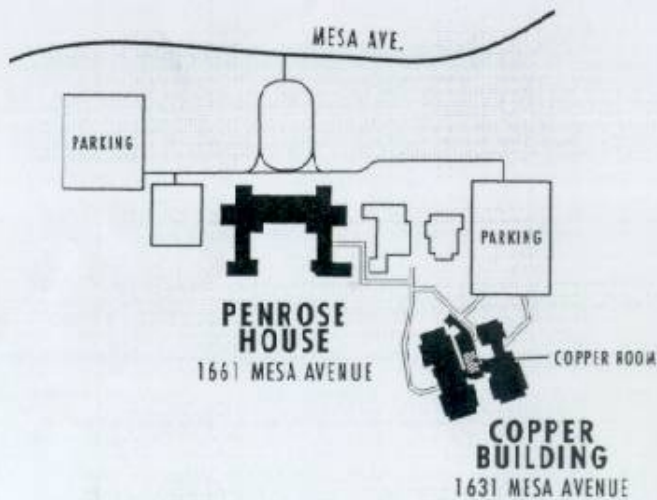

Penrose House Directions

From I-25, take exit 138 (Circle Drive-Lake Avenue) west to The Broadmoor Hotel. Turn right onto Lake Circle. At the stop sign, turn left onto Mesa Avenue. Stay on Mesa as it forks to the right and follow the sign to Penrose House. The driveway is on the left-hand side.

Copper Building
1631 Mesa Avenue, Colorado Springs
719-634-7333

- From I-25, take Exit 138 “Circle Drive”
- Proceed West by turning right (street will now be called Lake Avenue)
- Stay on Lake Avenue until you reach the Broadmoor Hotel (approximately 3.3 miles)
- At the large roundabout in front of the Broadmoor, make right on Lake Circle (mileage from Broadmoor Hotel to Penrose House is approximately .5 mile)
- Drive north on Lake Circle past Broadmoor Hall
- At roundabout, make second right onto Mesa Avenue (you'll be heading northwest)
- Continue approximately a ¼ of a mile, following the white concrete wall.
- Penrose House will be on your left at 1661 Mesa Avenue
- Enter the driveway for the Penrose House and drive past the front of the house following the signs to the “Copper Building” and “Copper Building Parking”
- Park your car in the parking lot for the "Copper Bldg." and enter either entrance to access the Colorado Springs Sports Corp (The Sports Corp”) office located in Suite E of the Copper Building