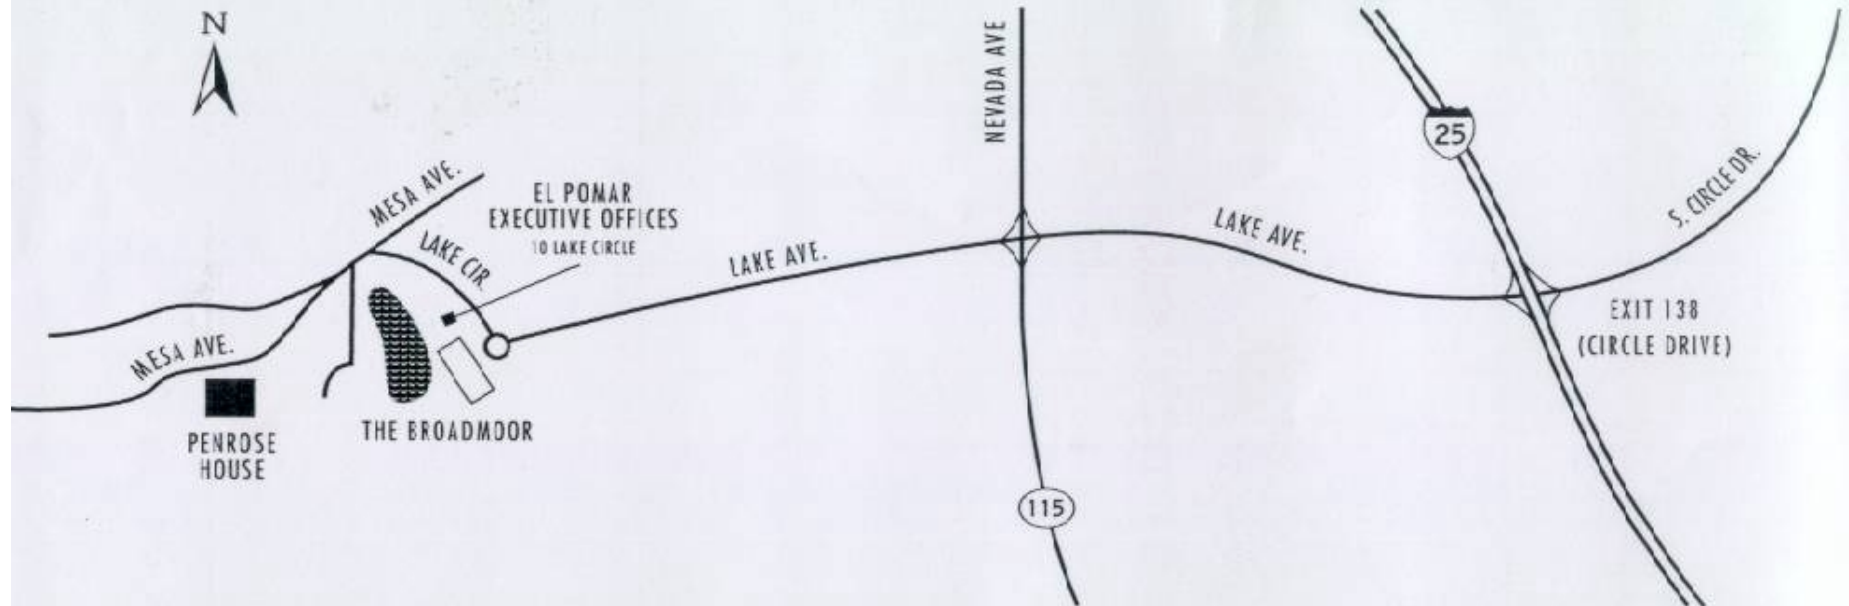

Penrose House Directions

From I-25, take exit 138 (Circle Drive-Lake Avenue) west to The Broadmoor Hotel. Turn right onto Lake Circle. At the stop sign, turn left onto Mesa Avenue. Stay on Mesa as it forks to the right and follow the sign to Penrose House. The driveway is on the left-hand side.

Copper Building
1631 Mesa Avenue, Colorado Springs
719-634-7333

- From I-25, take Exit 138 “Circle Drive”
- Proceed West by turning right (street will now be called Lake Avenue)
- Stay on Lake Avenue until you reach the Broadmoor Hotel (approximately 3.3 miles)
- At the large roundabout in front of the Broadmoor, make right on Lake Circle (mileage from Broadmoor Hotel to Penrose House is approximately .5 mile)
- Drive north on Lake Circle past Broadmoor Hall
- At roundabout, make second right onto Mesa Avenue (you'll be heading northwest)
- Continue approximately a ¼ of a mile, following the white concrete wall.
- Penrose House will be on your left at 1661 Mesa Avenue
- Enter the driveway for the Penrose House and drive past the front of the house following the signs to the “Copper Building” and “Copper Building Parking”
- Park your car in the parking lot for the "Copper Bldg." and enter either entrance to access the Colorado Springs Sports Corp (The Sports Corp”) office located in Suite E of the Copper Building